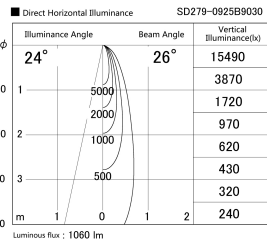

Item no. SD279-0925B9030

Series Name: AMMA High Power compact tracklight (SD279)

Installation	Track light
Type	Lens type Cylinder tracklight type (DC 48V)
Fixture wattage	10W
Beam angle	26deg
Color Temp.	3000K
CRI	Ra>90
Luminous	1059 lm
Body	Die-cast aluminum alloy
Body finish	Black
Trim finish	Black
Reflector finish	N/A
IP Rate	IP20
Light source	COB module
Input Voltage	DC 48V
Dimming Type	Non-dimmable
Certificate	CE, CCC
Cut Hole	N/A