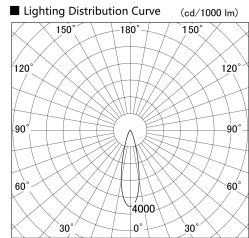

Item no. SD279-0925B9030

Series Name: AMMA High Power compact tracklight (SD279)

Installation	Track light
Type	Lens type Cylinder tracklight type (DC 48V)
Fixture wattage	10W
Beam angle	26deg
Color Temp.	3000K
CRI	Ra>90
Luminous	1059 lm
Body	Die-cast aluminum alloy
Body finish	Black
Trim finish	Black
Reflector finish	N/A
IP Rate	IP20
Light source	COB module
Input Voltage	DC 48V
Dimming Type	Non-dimmable
Certificate	CE, CCC
Cut Hole	N/A