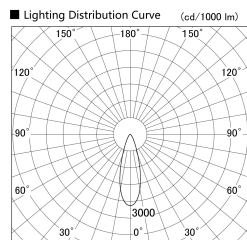

Item no. SD279-0930B9030

Series Name: AMMA High Power compact tracklight (SD279)

Installation	Track light
Type	Lens type Cylinder tracklight type (DC 48V)
Fixture wattage	10W
Beam angle	31deg
Color Temp.	3000K
CRI	Ra>90
Luminous	1002 lm
Body	Die-cast aluminum alloy
Body finish	Black
Trim finish	Black
Reflector finish	N/A
IP Rate	IP20
Light source	COB module
Input Voltage	DC 48V
Dimming Type	Non-dimmable
Certificate	CE, CCC
Cut Hole	N/A