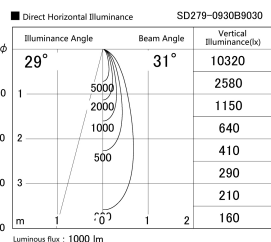

Item no. SD279-0930B9030

Series Name: AMMA High Power compact tracklight (SD279)

Installation	Track light
Type	Lens type Cylinder tracklight type (DC 48V)
Fixture wattage	10W
Beam angle	31deg
Color Temp.	3000K
CRI	Ra>90
Luminous	1002 lm
Body	Die-cast aluminum alloy
Body finish	Black
Trim finish	Black
Reflector finish	N/A
IP Rate	IP20
Light source	COB module
Input Voltage	DC 48V
Dimming Type	Non-dimmable
Certificate	CE, CCC
Cut Hole	N/A