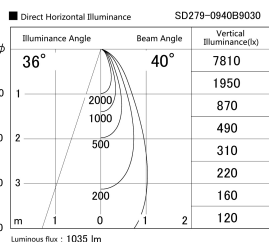

Item no. SD279-0940B9030

Series Name: AMMA High Power compact tracklight (SD279)

Installation	Track light
Type	Lens type Cylinder tracklight type (DC 48V)
Fixture wattage	10W
Beam angle	40deg
Color Temp.	3000K
CRI	Ra>90
Luminous	1034 lm
Body	Die-cast aluminum alloy
Body finish	Black
Trim finish	Black
Reflector finish	N/A
IP Rate	IP20
Light source	COB module
Input Voltage	DC 48V
Dimming Type	Non-dimmable
Certificate	CE, CCC
Cut Hole	N/A