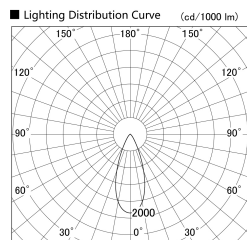

Item no. SD279-0940B9030

Series Name: AMMA High Power compact tracklight (SD279)

Installation	Track light
Type	Lens type Cylinder tracklight type (DC 48V)
Fixture wattage	10W
Beam angle	40deg
Color Temp.	3000K
CRI	Ra>90
Luminous	1034 lm
Body	Die-cast aluminum alloy
Body finish	Black
Trim finish	Black
Reflector finish	N/A
IP Rate	IP20
Light source	COB module
Input Voltage	DC 48V
Dimming Type	Non-dimmable
Certificate	CE, CCC
Cut Hole	N/A