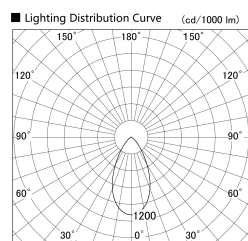

Item no. SD279-0955B9030

Series Name: AMMA High Power compact tracklight (SD279)

Installation	Track light
Type	Lens type Cylinder tracklight type (DC 48V)
Fixture wattage	10W
Beam angle	53deg
Color Temp.	3000K
CRI	Ra>90
Luminous	958 lm
Body	Die-cast aluminum alloy
Body finish	Black
Trim finish	Black
Reflector finish	N/A
IP Rate	IP20
Light source	COB module
Input Voltage	DC 48V
Dimming Type	Non-dimmable
Certificate	CE, CCC
Cut Hole	N/A