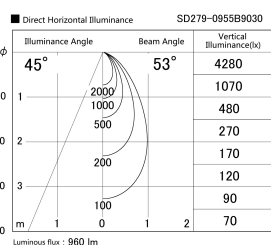

Item no. SD279-0955B9030

Series Name: AMMA High Power compact tracklight (SD279)

Installation	Track light
Type	Lens type Cylinder tracklight type (DC 48V)
Fixture wattage	10W
Beam angle	53deg
Color Temp.	3000K
CRI	Ra>90
Luminous	958 lm
Body	Die-cast aluminum alloy
Body finish	Black
Trim finish	Black
Reflector finish	N/A
IP Rate	IP20
Light source	COB module
Input Voltage	DC 48V
Dimming Type	Non-dimmable
Certificate	CE, CCC
Cut Hole	N/A