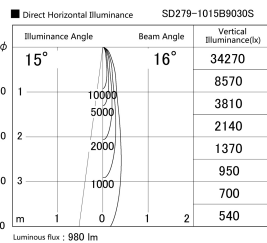

Item no. SD279-1015B9030S

Series Name: AMMA High Power compact tracklight (SD279)

Installation	Track light
Type	Lens type Cylinder tracklight type (DC 48V)
Fixture wattage	10W
Beam angle	16deg
Color Temp.	3000K
CRI	Ra>90
Luminous	981 lm
Body	Die-cast aluminum alloy
Body finish	Black
Trim finish	Black
Reflector finish	N/A
IP Rate	IP20
Light source	COB module
Input Voltage	DC 48V
Dimming Type	Non-dimmable
Certificate	CE, CCC
Cut Hole	N/A