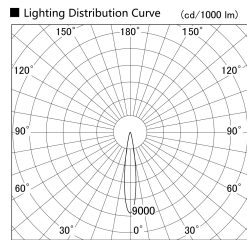

Item no. SD279-1015B9030S

Series Name: AMMA High Power compact tracklight (SD279)

Installation	Track light
Type	Lens type Cylinder tracklight type (DC 48V)
Fixture wattage	10W
Beam angle	16deg
Color Temp.	3000K
CRI	Ra>90
Luminous	981 lm
Body	Die-cast aluminum alloy
Body finish	Black
Trim finish	Black
Reflector finish	N/A
IP Rate	IP20
Light source	COB module
Input Voltage	DC 48V
Dimming Type	Non-dimmable
Certificate	CE, CCC
Cut Hole	N/A