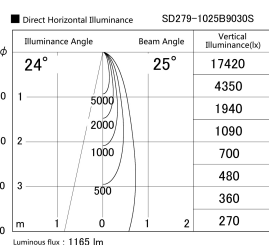

Item no. SD279-1025B9030S

Series Name: AMMA High Power compact tracklight (SD279)

Installation	Track light
Type	Lens type Cylinder tracklight type (DC 48V)
Fixture wattage	10W
Beam angle	25deg
Color Temp.	3000K
CRI	Ra>90
Luminous	1163 lm
Body	Die-cast aluminum alloy
Body finish	Black
Trim finish	Black
Reflector finish	N/A
IP Rate	IP20
Light source	COB module
Input Voltage	DC 48V
Dimming Type	Non-dimmable
Certificate	CE, CCC
Cut Hole	N/A