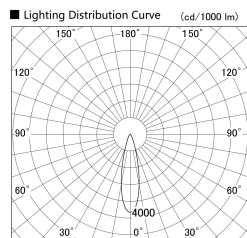

Item no. SD279-1025B9030S

Series Name: AMMA High Power compact tracklight (SD279)

Installation	Track light
Type	Lens type Cylinder tracklight type (DC 48V)
Fixture wattage	10W
Beam angle	25deg
Color Temp.	3000K
CRI	Ra>90
Luminous	1163 lm
Body	Die-cast aluminum alloy
Body finish	Black
Trim finish	Black
Reflector finish	N/A
IP Rate	IP20
Light source	COB module
Input Voltage	DC 48V
Dimming Type	Non-dimmable
Certificate	CE, CCC
Cut Hole	N/A