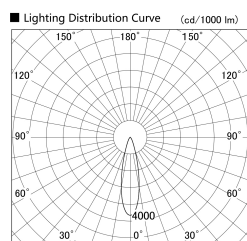

Item no. SD279-1025B9030S

Series Name: AMMA High Power compact tracklight (SD279)

Installation	Track light
Type	Lens type Cylinder tracklight type (DC 48V)
Fixture wattage	10W
Beam angle	25deg
Color Temp.	3000K
CRI	Ra>90
Luminous	1163 lm
Body	Die-cast aluminum alloy
Body finish	Black
Trim finish	Black
Reflector finish	N/A
IP Rate	IP20
Light source	COB module
Input Voltage	DC 48V
Dimming Type	Non-dimmable
Certificate	CE, CCC
Cut Hole	N/A