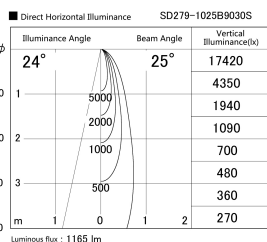

Item no. SD279-1025B9030S

Series Name: AMMA High Power compact tracklight (SD279)

Installation	Track light
Type	Lens type Cylinder tracklight type (DC 48V)
Fixture wattage	10W
Beam angle	25deg
Color Temp.	3000K
CRI	Ra>90
Luminous	1163 lm
Body	Die-cast aluminum alloy
Body finish	Black
Trim finish	Black
Reflector finish	N/A
IP Rate	IP20
Light source	COB module
Input Voltage	DC 48V
Dimming Type	Non-dimmable
Certificate	CE, CCC
Cut Hole	N/A