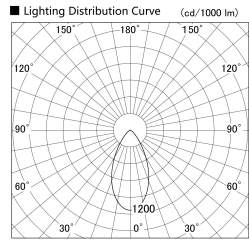

Item no. SD279-1050B9030S

Series Name: AMMA High Power compact tracklight (SD279)

Installation	Track light
Type	Lens type Cylinder tracklight type (DC 48V)
Fixture wattage	10W
Beam angle	52deg
Color Temp.	3000K
CRI	Ra>90
Luminous	1101 lm
Body	Die-cast aluminum alloy
Body finish	Black
Trim finish	Black
Reflector finish	N/A
IP Rate	IP20
Light source	COB module
Input Voltage	DC 48V
Dimming Type	Non-dimmable
Certificate	CE, CCC
Cut Hole	N/A