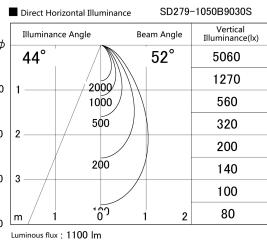

Item no. SD279-1050B9030S

Series Name: AMMA High Power compact tracklight (SD279)

Installation	Track light
Type	Lens type Cylinder tracklight type (DC 48V)
Fixture wattage	10W
Beam angle	52deg
Color Temp.	3000K
CRI	Ra>90
Luminous	1101 lm
Body	Die-cast aluminum alloy
Body finish	Black
Trim finish	Black
Reflector finish	N/A
IP Rate	IP20
Light source	COB module
Input Voltage	DC 48V
Dimming Type	Non-dimmable
Certificate	CE, CCC
Cut Hole	N/A