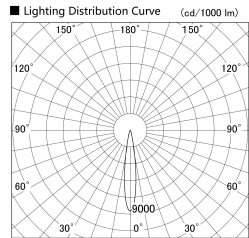

Item no. SD279-1515B9030S

Series Name: AMMA High Power compact tracklight (SD279)

Installation	Track light
Type	Lens type Cylinder tracklight type (DC 48V)
Fixture wattage	14W
Beam angle	16deg
Color Temp.	3000K
CRI	Ra>90
Luminous	1321 lm
Body	Die-cast aluminum alloy
Body finish	Black
Trim finish	Black
Reflector finish	N/A
IP Rate	IP20
Light source	COB module
Input Voltage	DC 48V
Dimming Type	Non-dimmable
Certificate	CE, CCC
Cut Hole	N/A