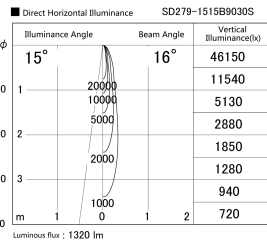

Item no. SD279-1515B9030S

Series Name: AMMA High Power compact tracklight (SD279)

Installation	Track light
Type	Lens type Cylinder tracklight type (DC 48V)
Fixture wattage	14W
Beam angle	16deg
Color Temp.	3000K
CRI	Ra>90
Luminous	1321 lm
Body	Die-cast aluminum alloy
Body finish	Black
Trim finish	Black
Reflector finish	N/A
IP Rate	IP20
Light source	COB module
Input Voltage	DC 48V
Dimming Type	Non-dimmable
Certificate	CE, CCC
Cut Hole	N/A