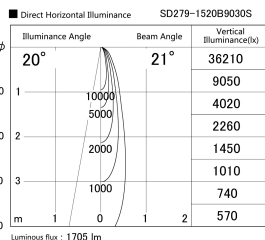

Item no. SD279-1520B9030S

Series Name: AMMA High Power compact tracklight (SD279)

Installation	Track light
Type	Lens type Cylinder tracklight type (DC 48V)
Fixture wattage	14W
Beam angle	21deg
Color Temp.	3000K
CRI	Ra>90
Luminous	1704 lm
Body	Die-cast aluminum alloy
Body finish	Black
Trim finish	Black
Reflector finish	N/A
IP Rate	IP20
Light source	COB module
Input Voltage	DC 48V
Dimming Type	Non-dimmable
Certificate	CE, CCC
Cut Hole	N/A