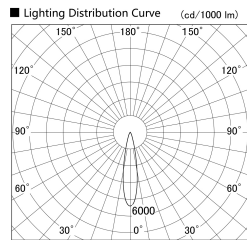

Item no. SD279-1520B9030S

Series Name: AMMA High Power compact tracklight (SD279)

Installation	Track light
Type	Lens type Cylinder tracklight type (DC 48V)
Fixture wattage	14W
Beam angle	21deg
Color Temp.	3000K
CRI	Ra>90
Luminous	1704 lm
Body	Die-cast aluminum alloy
Body finish	Black
Trim finish	Black
Reflector finish	N/A
IP Rate	IP20
Light source	COB module
Input Voltage	DC 48V
Dimming Type	Non-dimmable
Certificate	CE, CCC
Cut Hole	N/A