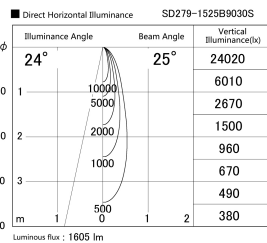

Item no. SD279-1525B9030S

Series Name: AMMA High Power compact tracklight (SD279)

Installation	Track light
Type	Lens type Cylinder tracklight type (DC 48V)
Fixture wattage	14W
Beam angle	25deg
Color Temp.	3000K
CRI	Ra>90
Luminous	1604 lm
Body	Die-cast aluminum alloy
Body finish	Black
Trim finish	Black
Reflector finish	N/A
IP Rate	IP20
Light source	COB module
Input Voltage	DC 48V
Dimming Type	Non-dimmable
Certificate	CE, CCC
Cut Hole	N/A