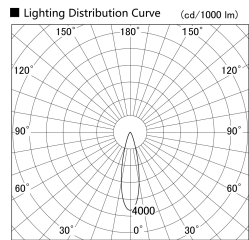

Item no. SD279-1525B9030S

Series Name: AMMA High Power compact tracklight (SD279)

Installation	Track light
Type	Lens type Cylinder tracklight type (DC 48V)
Fixture wattage	14W
Beam angle	25deg
Color Temp.	3000K
CRI	Ra>90
Luminous	1604 lm
Body	Die-cast aluminum alloy
Body finish	Black
Trim finish	Black
Reflector finish	N/A
IP Rate	IP20
Light source	COB module
Input Voltage	DC 48V
Dimming Type	Non-dimmable
Certificate	CE, CCC
Cut Hole	N/A