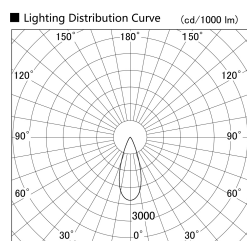

Item no. SD279-1535B9030S

Series Name: AMMA High Power compact tracklight (SD279)

Installation	Track light
Type	Lens type Cylinder tracklight type (DC 48V)
Fixture wattage	14W
Beam angle	36deg
Color Temp.	3000K
CRI	Ra>90
Luminous	1658 lm
Body	Die-cast aluminum alloy
Body finish	Black
Trim finish	Black
Reflector finish	N/A
IP Rate	IP20
Light source	COB module
Input Voltage	DC 48V
Dimming Type	Non-dimmable
Certificate	CE, CCC
Cut Hole	N/A