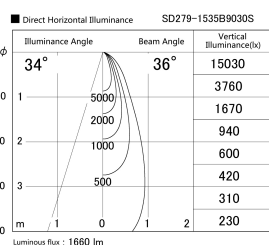

Item no. SD279-1535B9030S

Series Name: AMMA High Power compact tracklight (SD279)

Installation	Track light
Type	Lens type Cylinder tracklight type (DC 48V)
Fixture wattage	14W
Beam angle	36deg
Color Temp.	3000K
CRI	Ra>90
Luminous	1658 lm
Body	Die-cast aluminum alloy
Body finish	Black
Trim finish	Black
Reflector finish	N/A
IP Rate	IP20
Light source	COB module
Input Voltage	DC 48V
Dimming Type	Non-dimmable
Certificate	CE, CCC
Cut Hole	N/A