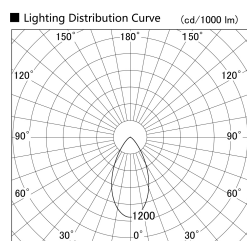

Item no. SD279-1550B9030S

Series Name: AMMA High Power compact tracklight (SD279)

Installation	Track light
Type	Lens type Cylinder tracklight type (DC 48V)
Fixture wattage	14W
Beam angle	52deg
Color Temp.	3000K
CRI	Ra>90
Luminous	1518 lm
Body	Die-cast aluminum alloy
Body finish	Black
Trim finish	Black
Reflector finish	N/A
IP Rate	IP20
Light source	COB module
Input Voltage	DC 48V
Dimming Type	Non-dimmable
Certificate	CE, CCC
Cut Hole	N/A