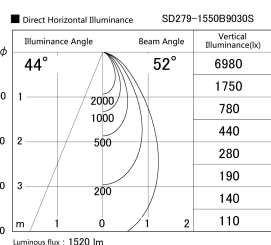

Item no. SD279-1550B9030S

Series Name: AMMA High Power compact tracklight (SD279)

Installation	Track light
Type	Lens type Cylinder tracklight type (DC 48V)
Fixture wattage	14W
Beam angle	52deg
Color Temp.	3000K
CRI	Ra>90
Luminous	1518 lm
Body	Die-cast aluminum alloy
Body finish	Black
Trim finish	Black
Reflector finish	N/A
IP Rate	IP20
Light source	COB module
Input Voltage	DC 48V
Dimming Type	Non-dimmable
Certificate	CE, CCC
Cut Hole	N/A