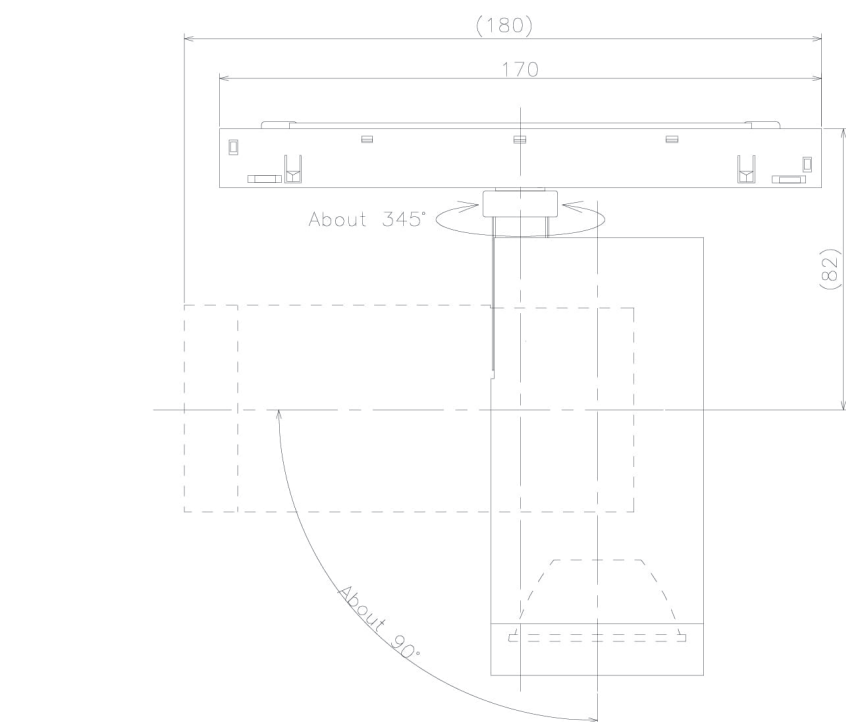

Item no. SD279-1015B9030

Series Name: AMMA High Power compact tracklight (SD279)

■ Lighting Distribution Curve (cd/1000 lm)

Installation	Track light
Type	Lens type Cylinder tracklight type (DC 48V)
Fixture wattage	10W
Beam angle	16deg
Color Temp.	3000K
CRI	Ra>90
Luminous	981 lm
Body	Die-cast aluminum alloy
Body finish	Black
Trim finish	Black
Reflector finish	N/A
IP Rate	IP20
Light source	COB module
Input Voltage	DC 48V
Dimming Type	Non-dimmable
Certificate	CE, CCC
Cut Hole	N/A