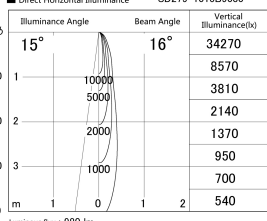

Item no. SD279-1015B9030

Series Name: AMMA High Power compact tracklight (SD279)

■ Lighting Distribution Curve (cd/1000 lm)

Installation	Track light
Type	Lens type Cylinder tracklight type (DC 48V)
Fixture wattage	10W
Beam angle	16deg
Color Temp.	3000K
CRI	Ra>90
Luminous	981 lm
Body	Die-cast aluminum alloy
Body finish	Black
Trim finish	Black
Reflector finish	N/A
IP Rate	IP20
Light source	COB module
Input Voltage	DC 48V
Dimming Type	Non-dimmable
Certificate	CE, CCC
Cut Hole	N/A