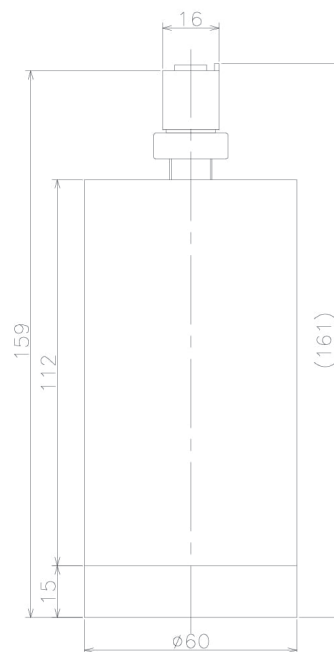

Item no. SD279-1015B9030

Series Name: AMMA High Power compact tracklight (SD279)

■ Lighting Distribution Curve (cd/1000 lm)

Installation	Track light
Type	Lens type Cylinder tracklight type (DC 48V)
Fixture wattage	10W
Beam angle	16deg
Color Temp.	3000K
CRI	Ra>90
Luminous	981 lm
Body	Die-cast aluminum alloy
Body finish	Black
Trim finish	Black
Reflector finish	N/A
IP Rate	IP20
Light source	COB module
Input Voltage	DC 48V
Dimming Type	Non-dimmable
Certificate	CE, CCC
Cut Hole	N/A