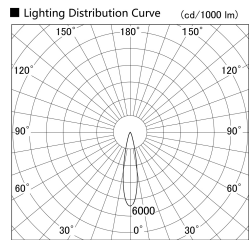

Item no. SD279-1020B9030

Series Name: AMMA High Power compact tracklight (SD279)

Installation	Track light
Type	Lens type Cylinder tracklight type (DC 48V)
Fixture wattage	10W
Beam angle	21deg
Color Temp.	3000K
CRI	Ra>90
Luminous	1235 lm
Body	Die-cast aluminum alloy
Body finish	Black
Trim finish	Black
Reflector finish	N/A
IP Rate	IP20
Light source	COB module
Input Voltage	DC 48V
Dimming Type	Non-dimmable
Certificate	CE, CCC
Cut Hole	N/A