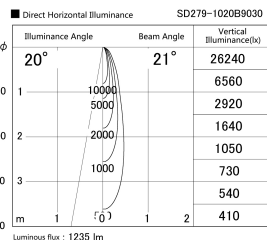

Item no. SD279-1020B9030

Series Name: AMMA High Power compact tracklight (SD279)

Installation	Track light
Type	Lens type Cylinder tracklight type (DC 48V)
Fixture wattage	10W
Beam angle	21deg
Color Temp.	3000K
CRI	Ra>90
Luminous	1235 lm
Body	Die-cast aluminum alloy
Body finish	Black
Trim finish	Black
Reflector finish	N/A
IP Rate	IP20
Light source	COB module
Input Voltage	DC 48V
Dimming Type	Non-dimmable
Certificate	CE, CCC
Cut Hole	N/A