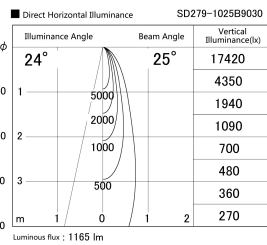

Item no. SD279-1025B9030

Series Name: AMMA High Power compact tracklight (SD279)

|                  |   |
|------------------|---|
| Installation     | Track light                                 |
| Type             | Lens type Cylinder tracklight type (DC 48V) |
| Fixture wattage  | 10W   |
| Beam angle       | 25deg                                       |
| Color Temp.      | 3000K                                       |
| CRI              | Ra>90                                       |
| Luminous         | 1163 lm                                     |
| Body             | Die-cast aluminum alloy                     |
| Body finish      | Black                                       |
| Trim finish      | Black                                       |
| Reflector finish | N/A   |
| IP Rate          | IP20  |
| Light source     | COB module                                  |
| Input Voltage    | DC 48V                                      |
| Dimming Type     | Non-dimmable                                |
| Certificate      | CE, CCC                                     |
| Cut Hole         | N/A   |