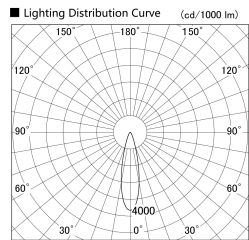

Item no. SD279-1025B9030

Series Name: AMMA High Power compact tracklight (SD279)

|                  |   |
|------------------|---|
| Installation     | Track light                                 |
| Type             | Lens type Cylinder tracklight type (DC 48V) |
| Fixture wattage  | 10W   |
| Beam angle       | 25deg                                       |
| Color Temp.      | 3000K                                       |
| CRI              | Ra>90                                       |
| Luminous         | 1163 lm                                     |
| Body             | Die-cast aluminum alloy                     |
| Body finish      | Black                                       |
| Trim finish      | Black                                       |
| Reflector finish | N/A   |
| IP Rate          | IP20  |
| Light source     | COB module                                  |
| Input Voltage    | DC 48V                                      |
| Dimming Type     | Non-dimmable                                |
| Certificate      | CE, CCC                                     |
| Cut Hole         | N/A   |