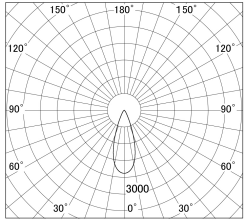

■ Lighting Distribution Curve (cd/1000 lm)