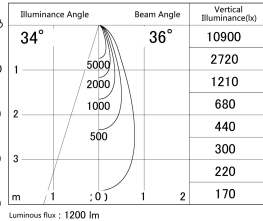

Item no. SD279-1035B9030

Series Name: AMMA High Power compact tracklight (SD279)

■ Lighting Distribution Curve (cd/1000 lm)

Installation	Track light
Type	Lens type Cylinder tracklight type (DC 48V)
Fixture wattage	10W
Beam angle	36deg
Color Temp.	3000K
CRI	Ra>90
Luminous	1202 lm
Body	Die-cast aluminum alloy
Body finish	Black
Trim finish	Black
Reflector finish	N/A
IP Rate	IP20
Light source	COB module
Input Voltage	DC 48V
Dimming Type	Non-dimmable
Certificate	CE, CCC
Cut Hole	N/A