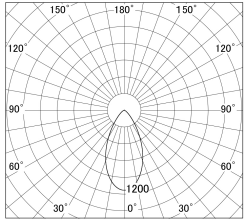

■ Lighting Distribution Curve (cd/1000 lm)