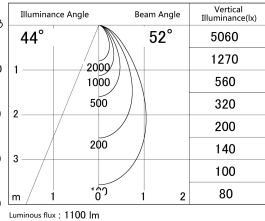

Item no. SD279-1050B9030

Series Name: AMMA High Power compact tracklight (SD279)

■ Lighting Distribution Curve (cd/1000 lm)

Installation	Track light
Type	Lens type Cylinder tracklight type (DC 48V)
Fixture wattage	10W
Beam angle	52deg
Color Temp.	3000K
CRI	Ra>90
Luminous	1101 lm
Body	Die-cast aluminum alloy
Body finish	Black
Trim finish	Black
Reflector finish	N/A
IP Rate	IP20
Light source	COB module
Input Voltage	DC 48V
Dimming Type	Non-dimmable
Certificate	CE, CCC
Cut Hole	N/A