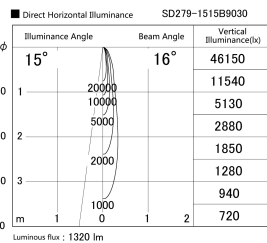

Item no. SD279-1515B9030

Series Name: AMMA High Power compact tracklight (SD279)

Installation	Track light
Type	Lens type Cylinder tracklight type (DC 48V)
Fixture wattage	14W
Beam angle	16deg
Color Temp.	3000K
CRI	Ra>90
Luminous	1321 lm
Body	Die-cast aluminum alloy
Body finish	Black
Trim finish	Black
Reflector finish	N/A
IP Rate	IP20
Light source	COB module
Input Voltage	DC 48V
Dimming Type	Non-dimmable
Certificate	CE, CCC
Cut Hole	N/A