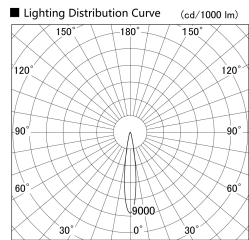

Item no. SD279-1515B9030

Series Name: AMMA High Power compact tracklight (SD279)

Installation	Track light
Type	Lens type Cylinder tracklight type (DC 48V)
Fixture wattage	14W
Beam angle	16deg
Color Temp.	3000K
CRI	Ra>90
Luminous	1321 lm
Body	Die-cast aluminum alloy
Body finish	Black
Trim finish	Black
Reflector finish	N/A
IP Rate	IP20
Light source	COB module
Input Voltage	DC 48V
Dimming Type	Non-dimmable
Certificate	CE, CCC
Cut Hole	N/A