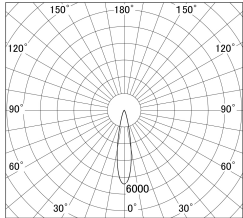

■ Lighting Distribution Curve (cd/1000 lm)