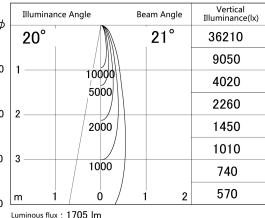

Item no. SD279-1520B9030

Series Name: AMMA High Power compact tracklight (SD279)

■ Lighting Distribution Curve (cd/1000 lm)

Installation	Track light
Type	Lens type Cylinder tracklight type (DC 48V)
Fixture wattage	14W
Beam angle	21deg
Color Temp.	3000K
CRI	Ra>90
Luminous	1704 lm
Body	Die-cast aluminum alloy
Body finish	Black
Trim finish	Black
Reflector finish	N/A
IP Rate	IP20
Light source	COB module
Input Voltage	DC 48V
Dimming Type	Non-dimmable
Certificate	CE, CCC
Cut Hole	N/A