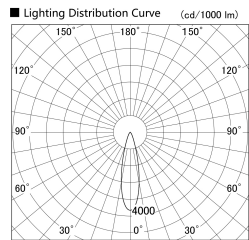

Item no. SD279-1525B9030

Series Name: AMMA High Power compact tracklight (SD279)

Installation	Track light
Type	Lens type Cylinder tracklight type (DC 48V)
Fixture wattage	14W
Beam angle	25deg
Color Temp.	3000K
CRI	Ra>90
Luminous	1604 lm
Body	Die-cast aluminum alloy
Body finish	Black
Trim finish	Black
Reflector finish	N/A
IP Rate	IP20
Light source	COB module
Input Voltage	DC 48V
Dimming Type	Non-dimmable
Certificate	CE, CCC
Cut Hole	N/A