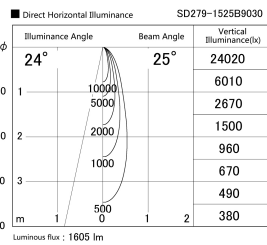

Item no. SD279-1525B9030

Series Name: AMMA High Power compact tracklight (SD279)

Installation	Track light
Type	Lens type Cylinder tracklight type (DC 48V)
Fixture wattage	14W
Beam angle	25deg
Color Temp.	3000K
CRI	Ra>90
Luminous	1604 lm
Body	Die-cast aluminum alloy
Body finish	Black
Trim finish	Black
Reflector finish	N/A
IP Rate	IP20
Light source	COB module
Input Voltage	DC 48V
Dimming Type	Non-dimmable
Certificate	CE, CCC
Cut Hole	N/A