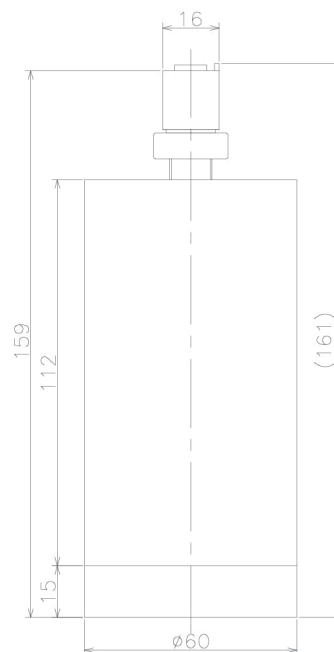

Item no. SD279-1535B9030

Series Name: AMMA High Power compact tracklight (SD279)

Installation	Track light
Type	Lens type Cylinder tracklight type (DC 48V)
Fixture wattage	14W
Beam angle	36deg
Color Temp.	3000K
CRI	Ra>90
Luminous	1658 lm
Body	Die-cast aluminum alloy
Body finish	Black
Trim finish	Black
Reflector finish	N/A
IP Rate	IP20
Light source	COB module
Input Voltage	DC 48V
Dimming Type	Non-dimmable
Certificate	CE, CCC
Cut Hole	N/A