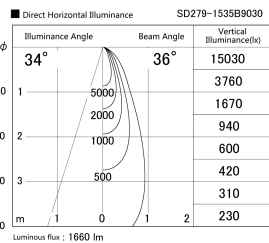

Item no. SD279-1535B9030

Series Name: AMMA High Power compact tracklight (SD279)

Installation	Track light
Type	Lens type Cylinder tracklight type (DC 48V)
Fixture wattage	14W
Beam angle	36deg
Color Temp.	3000K
CRI	Ra>90
Luminous	1658 lm
Body	Die-cast aluminum alloy
Body finish	Black
Trim finish	Black
Reflector finish	N/A
IP Rate	IP20
Light source	COB module
Input Voltage	DC 48V
Dimming Type	Non-dimmable
Certificate	CE, CCC
Cut Hole	N/A