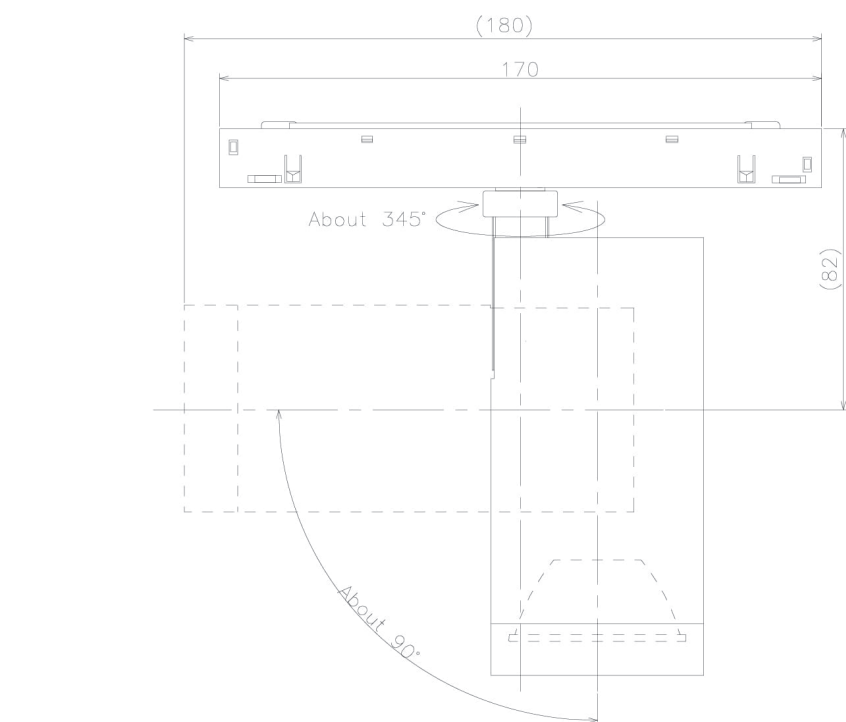

Item no. SD279-1535B9030

Series Name: AMMA High Power compact tracklight (SD279)

Installation	Track light
Type	Lens type Cylinder tracklight type (DC 48V)
Fixture wattage	14W
Beam angle	36deg
Color Temp.	3000K
CRI	Ra>90
Luminous	1658 lm
Body	Die-cast aluminum alloy
Body finish	Black
Trim finish	Black
Reflector finish	N/A
IP Rate	IP20
Light source	COB module
Input Voltage	DC 48V
Dimming Type	Non-dimmable
Certificate	CE, CCC
Cut Hole	N/A