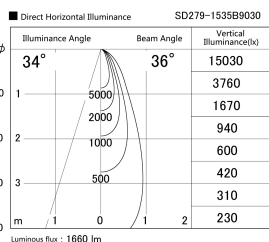

Item no. SD279-1535B9030

Series Name: AMMA High Power compact tracklight (SD279)

Installation	Track light
Type	Lens type Cylinder tracklight type (DC 48V)
Fixture wattage	14W
Beam angle	36deg
Color Temp.	3000K
CRI	Ra>90
Luminous	1658 lm
Body	Die-cast aluminum alloy
Body finish	Black
Trim finish	Black
Reflector finish	N/A
IP Rate	IP20
Light source	COB module
Input Voltage	DC 48V
Dimming Type	Non-dimmable
Certificate	CE, CCC
Cut Hole	N/A