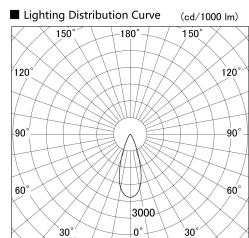

Item no. SD279-1535B9030

Series Name: AMMA High Power compact tracklight (SD279)

Installation	Track light
Type	Lens type Cylinder tracklight type (DC 48V)
Fixture wattage	14W
Beam angle	36deg
Color Temp.	3000K
CRI	Ra>90
Luminous	1658 lm
Body	Die-cast aluminum alloy
Body finish	Black
Trim finish	Black
Reflector finish	N/A
IP Rate	IP20
Light source	COB module
Input Voltage	DC 48V
Dimming Type	Non-dimmable
Certificate	CE, CCC
Cut Hole	N/A