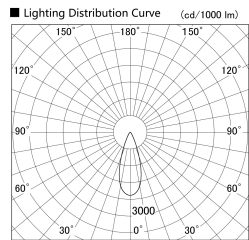

Item no. SD279-1535B9030

Series Name: AMMA High Power compact tracklight (SD279)

Installation	Track light
Type	Lens type Cylinder tracklight type (DC 48V)
Fixture wattage	14W
Beam angle	36deg
Color Temp.	3000K
CRI	Ra>90
Luminous	1658 lm
Body	Die-cast aluminum alloy
Body finish	Black
Trim finish	Black
Reflector finish	N/A
IP Rate	IP20
Light source	COB module
Input Voltage	DC 48V
Dimming Type	Non-dimmable
Certificate	CE, CCC
Cut Hole	N/A