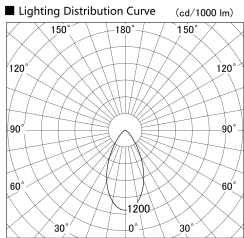

Item no. SD279-1550B9030

Series Name: AMMA High Power compact tracklight (SD279)

Installation	Track light
Type	Lens type Cylinder tracklight type (DC 48V)
Fixture wattage	14W
Beam angle	52deg
Color Temp.	3000K
CRI	Ra>90
Luminous	1518 lm
Body	Die-cast aluminum alloy
Body finish	Black
Trim finish	Black
Reflector finish	N/A
IP Rate	IP20
Light source	COB module
Input Voltage	DC 48V
Dimming Type	Non-dimmable
Certificate	CE, CCC
Cut Hole	N/A