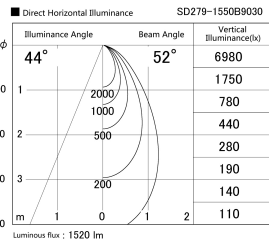

Item no. SD279-1550B9030

Series Name: AMMA High Power compact tracklight (SD279)

Installation	Track light
Type	Lens type Cylinder tracklight type (DC 48V)
Fixture wattage	14W
Beam angle	52deg
Color Temp.	3000K
CRI	Ra>90
Luminous	1518 lm
Body	Die-cast aluminum alloy
Body finish	Black
Trim finish	Black
Reflector finish	N/A
IP Rate	IP20
Light source	COB module
Input Voltage	DC 48V
Dimming Type	Non-dimmable
Certificate	CE, CCC
Cut Hole	N/A