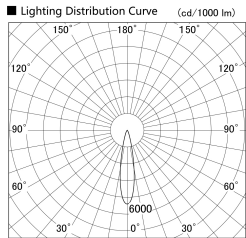

Item no. SD279-2020B9030

Series Name: AMMA High Power compact tracklight (SD279)

Installation	Track light
Type	Lens type Cylinder tracklight type (DC 48V)
Fixture wattage	21W
Beam angle	21deg
Color Temp.	3000K
CRI	Ra>90
Luminous	2378 lm
Body	Die-cast aluminum alloy
Body finish	Black
Trim finish	Black
Reflector finish	N/A
IP Rate	IP20
Light source	COB module
Input Voltage	DC 48V
Dimming Type	Non-dimmable
Certificate	CE, CCC
Cut Hole	N/A