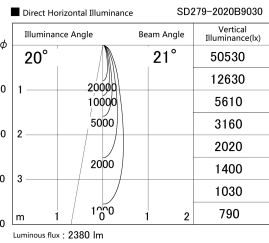

Item no. SD279-2020B9030

Series Name: AMMA High Power compact tracklight (SD279)

Installation	Track light
Type	Lens type Cylinder tracklight type (DC 48V)
Fixture wattage	21W
Beam angle	21deg
Color Temp.	3000K
CRI	Ra>90
Luminous	2378 lm
Body	Die-cast aluminum alloy
Body finish	Black
Trim finish	Black
Reflector finish	N/A
IP Rate	IP20
Light source	COB module
Input Voltage	DC 48V
Dimming Type	Non-dimmable
Certificate	CE, CCC
Cut Hole	N/A