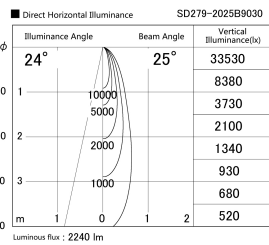

Item no. SD279-2025B9030

Series Name: AMMA High Power compact tracklight (SD279)

Installation	Track light
Type	Lens type Cylinder tracklight type (DC 48V)
Fixture wattage	21W
Beam angle	25deg
Color Temp.	3000K
CRI	Ra>90
Luminous	2239 lm
Body	Die-cast aluminum alloy
Body finish	Black
Trim finish	Black
Reflector finish	N/A
IP Rate	IP20
Light source	COB module
Input Voltage	DC 48V
Dimming Type	Non-dimmable
Certificate	CE, CCC
Cut Hole	N/A