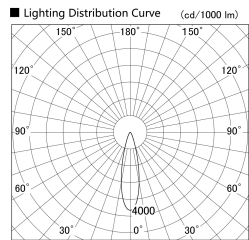

Item no. SD279-2025B9030

Series Name: AMMA High Power compact tracklight (SD279)

Installation	Track light
Type	Lens type Cylinder tracklight type (DC 48V)
Fixture wattage	21W
Beam angle	25deg
Color Temp.	3000K
CRI	Ra>90
Luminous	2239 lm
Body	Die-cast aluminum alloy
Body finish	Black
Trim finish	Black
Reflector finish	N/A
IP Rate	IP20
Light source	COB module
Input Voltage	DC 48V
Dimming Type	Non-dimmable
Certificate	CE, CCC
Cut Hole	N/A