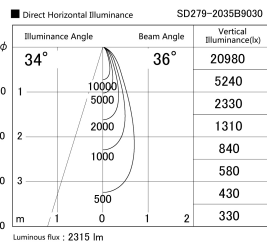

Item no. SD279-2035B9030

Series Name: AMMA High Power compact tracklight (SD279)

Installation	Track light
Type	Lens type Cylinder tracklight type (DC 48V)
Fixture wattage	21W
Beam angle	36deg
Color Temp.	3000K
CRI	Ra>90
Luminous	2314 lm
Body	Die-cast aluminum alloy
Body finish	Black
Trim finish	Black
Reflector finish	N/A
IP Rate	IP20
Light source	COB module
Input Voltage	DC 48V
Dimming Type	Non-dimmable
Certificate	CE, CCC
Cut Hole	N/A