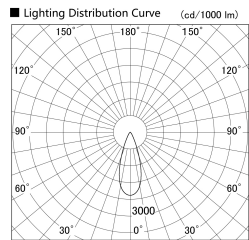

Item no. SD279-2035B9030

Series Name: AMMA High Power compact tracklight (SD279)

Installation	Track light
Type	Lens type Cylinder tracklight type (DC 48V)
Fixture wattage	21W
Beam angle	36deg
Color Temp.	3000K
CRI	Ra>90
Luminous	2314 lm
Body	Die-cast aluminum alloy
Body finish	Black
Trim finish	Black
Reflector finish	N/A
IP Rate	IP20
Light source	COB module
Input Voltage	DC 48V
Dimming Type	Non-dimmable
Certificate	CE, CCC
Cut Hole	N/A