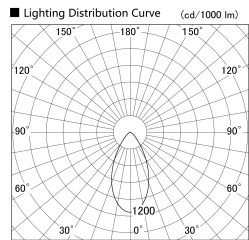

Item no. SD279-2050B9030

Series Name: AMMA High Power compact tracklight (SD279)

Installation	Track light
Type	Lens type Cylinder tracklight type (DC 48V)
Fixture wattage	21W
Beam angle	52deg
Color Temp.	3000K
CRI	Ra>90
Luminous	2119 lm
Body	Die-cast aluminum alloy
Body finish	Black
Trim finish	Black
Reflector finish	N/A
IP Rate	IP20
Light source	COB module
Input Voltage	DC 48V
Dimming Type	Non-dimmable
Certificate	CE, CCC
Cut Hole	N/A