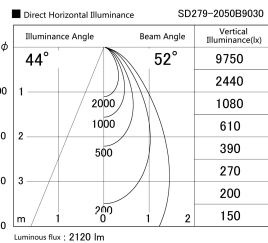

Item no. SD279-2050B9030

Series Name: AMMA High Power compact tracklight (SD279)

Installation	Track light
Type	Lens type Cylinder tracklight type (DC 48V)
Fixture wattage	21W
Beam angle	52deg
Color Temp.	3000K
CRI	Ra>90
Luminous	2119 lm
Body	Die-cast aluminum alloy
Body finish	Black
Trim finish	Black
Reflector finish	N/A
IP Rate	IP20
Light source	COB module
Input Voltage	DC 48V
Dimming Type	Non-dimmable
Certificate	CE, CCC
Cut Hole	N/A