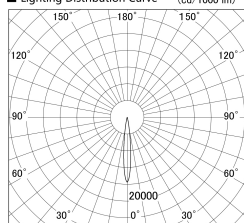

■ Lighting Distribution Curve (cd/1000 lm)