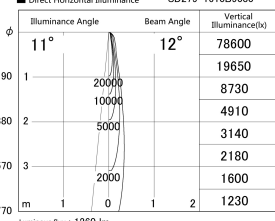

Item no. SD279-1610B9030

Series Name: AMMA High Power compact tracklight (SD279)

■ Lighting Distribution Curve (cd/1000 lm)

Installation	Track light
Type	Lens type Cylinder tracklight type (DC 48V)
Fixture wattage	14W
Beam angle	12deg
Color Temp.	3000K
CRI	Ra>90
Luminous	1260 lm
Body	Die-cast aluminum alloy
Body finish	Black
Trim finish	Black
Reflector finish	N/A
IP Rate	IP20
Light source	COB module
Input Voltage	DC 48V
Dimming Type	Non-dimmable
Certificate	CE, CCC
Cut Hole	N/A