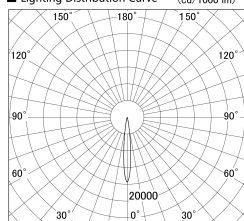

■ Lighting Distribution Curve (cd/1000 lm)