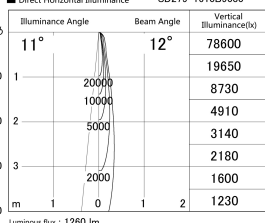

Item no. SD279-1610B9030

Series Name: AMMA High Power compact tracklight (SD279)

■ Lighting Distribution Curve (cd/1000 lm)

Installation	Track light
Type	Lens type Cylinder tracklight type (DC 48V)
Fixture wattage	14W
Beam angle	12deg
Color Temp.	3000K
CRI	Ra>90
Luminous	1260 lm
Body	Die-cast aluminum alloy
Body finish	Black
Trim finish	Black
Reflector finish	N/A
IP Rate	IP20
Light source	COB module
Input Voltage	DC 48V
Dimming Type	Non-dimmable
Certificate	CE, CCC
Cut Hole	N/A