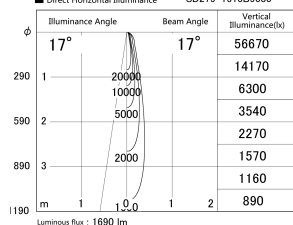

Item no. SD279-1615B9030

Series Name: AMMA High Power compact tracklight (SD279)

■ Lighting Distribution Curve (cd/1000 lm)

Installation	Track light
Type	Lens type Cylinder tracklight type (DC 48V)
Fixture wattage	14W
Beam angle	17deg
Color Temp.	3000K
CRI	Ra>90
Luminous	1690 lm
Body	Die-cast aluminum alloy
Body finish	Black
Trim finish	Black
Reflector finish	N/A
IP Rate	IP20
Light source	COB module
Input Voltage	DC 48V
Dimming Type	Non-dimmable
Certificate	CE, CCC
Cut Hole	N/A