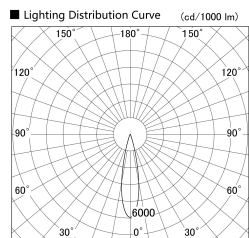

Item no. SD279-1625B9030

Series Name: AMMA High Power compact tracklight (SD279)

Installation	Track light
Type	Lens type Cylinder tracklight type (DC 48V)
Fixture wattage	14W
Beam angle	22deg
Color Temp.	3000K
CRI	Ra>90
Luminous	1755 lm
Body	Die-cast aluminum alloy
Body finish	Black
Trim finish	Black
Reflector finish	N/A
IP Rate	IP20
Light source	COB module
Input Voltage	DC 48V
Dimming Type	Non-dimmable
Certificate	CE, CCC
Cut Hole	N/A