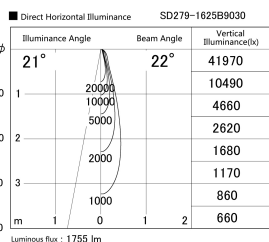

Item no. SD279-1625B9030

Series Name: AMMA High Power compact tracklight (SD279)

Installation	Track light
Type	Lens type Cylinder tracklight type (DC 48V)
Fixture wattage	14W
Beam angle	22deg
Color Temp.	3000K
CRI	Ra>90
Luminous	1755 lm
Body	Die-cast aluminum alloy
Body finish	Black
Trim finish	Black
Reflector finish	N/A
IP Rate	IP20
Light source	COB module
Input Voltage	DC 48V
Dimming Type	Non-dimmable
Certificate	CE, CCC
Cut Hole	N/A