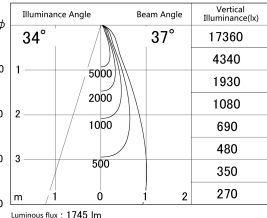

Item no. SD279-1635B9030

Series Name: AMMA High Power compact tracklight (SD279)

■ Lighting Distribution Curve (cd/1000 lm)

Installation	Track light
Type	Lens type Cylinder tracklight type (DC 48V)
Fixture wattage	14W
Beam angle	37deg
Color Temp.	3000K
CRI	Ra>90
Luminous	1746 lm
Body	Die-cast aluminum alloy
Body finish	Black
Trim finish	Black
Reflector finish	N/A
IP Rate	IP20
Light source	COB module
Input Voltage	DC 48V
Dimming Type	Non-dimmable
Certificate	CE, CCC
Cut Hole	N/A