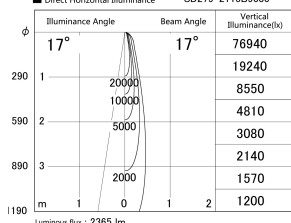

Item no. SD279-2115B9030

Series Name: AMMA High Power compact tracklight (SD279)

■ Lighting Distribution Curve (cd/1000 lm)

Installation	Track light
Type	Lens type Cylinder tracklight type (DC 48V)
Fixture wattage	21W
Beam angle	17deg
Color Temp.	3000K
CRI	Ra>90
Luminous	2364 lm
Body	Die-cast aluminum alloy
Body finish	Black
Trim finish	Black
Reflector finish	N/A
IP Rate	IP20
Light source	COB module
Input Voltage	DC 48V
Dimming Type	Non-dimmable
Certificate	CE, CCC
Cut Hole	N/A