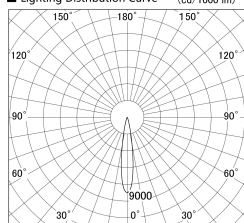

■ Lighting Distribution Curve (cd/1000 lm)