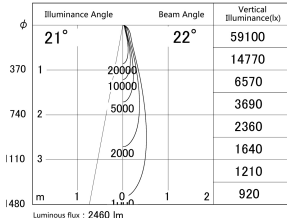

Item no. SD279-2125B9030

Series Name: AMMA High Power compact tracklight (SD279)

■ Lighting Distribution Curve (cd/1000 lm)

Installation	Track light
Type	Lens type Cylinder tracklight type (DC 48V)
Fixture wattage	21W
Beam angle	22deg
Color Temp.	3000K
CRI	Ra>90
Luminous	2460 lm
Body	Die-cast aluminum alloy
Body finish	Black
Trim finish	Black
Reflector finish	N/A
IP Rate	IP20
Light source	COB module
Input Voltage	DC 48V
Dimming Type	Non-dimmable
Certificate	CE, CCC
Cut Hole	N/A