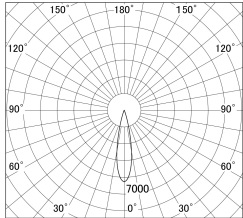

■ Lighting Distribution Curve (cd/1000 lm)