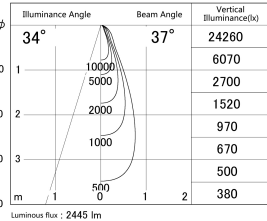

Item no. SD279-2135B9030

Series Name: AMMA High Power compact tracklight (SD279)

■ Lighting Distribution Curve (cd/1000 lm)

Installation	Track light
Type	Lens type Cylinder tracklight type (DC 48V)
Fixture wattage	21W
Beam angle	37deg
Color Temp.	3000K
CRI	Ra>90
Luminous	2447 lm
Body	Die-cast aluminum alloy
Body finish	Black
Trim finish	Black
Reflector finish	N/A
IP Rate	IP20
Light source	COB module
Input Voltage	DC 48V
Dimming Type	Non-dimmable
Certificate	CE, CCC
Cut Hole	N/A