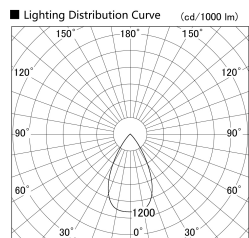

Item no. SD279-2155B9030

Series Name: AMMA High Power compact tracklight (SD279)

Installation	Track light
Type	Lens type Cylinder tracklight type (DC 48V)
Fixture wattage	21W
Beam angle	57deg
Color Temp.	3000K
CRI	Ra>90
Luminous	2457 lm
Body	Die-cast aluminum alloy
Body finish	Black
Trim finish	Black
Reflector finish	N/A
IP Rate	IP20
Light source	COB module
Input Voltage	DC 48V
Dimming Type	Non-dimmable
Certificate	CE, CCC
Cut Hole	N/A