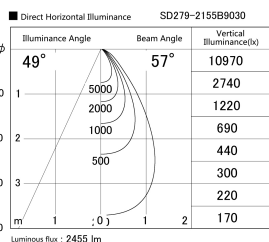

Item no. SD279-2155B9030

Series Name: AMMA High Power compact tracklight (SD279)

Installation	Track light
Type	Lens type Cylinder tracklight type (DC 48V)
Fixture wattage	21W
Beam angle	57deg
Color Temp.	3000K
CRI	Ra>90
Luminous	2457 lm
Body	Die-cast aluminum alloy
Body finish	Black
Trim finish	Black
Reflector finish	N/A
IP Rate	IP20
Light source	COB module
Input Voltage	DC 48V
Dimming Type	Non-dimmable
Certificate	CE, CCC
Cut Hole	N/A