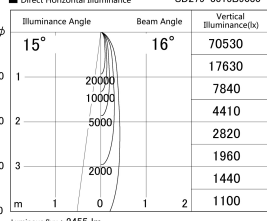

Item no. SD279-3015B9030

Series Name: AMMA High Power compact tracklight (SD279)

■ Lighting Distribution Curve (cd/1000 lm)

■ Direct Horizontal Illuminance SD279-3015B9030

Installation	Track light
Type	Lens type Cylinder tracklight type (DC 48V)
Fixture wattage	28W
Beam angle	16deg
Color Temp.	3000K
CRI	Ra>90
Luminous	2456 lm
Body	Die-cast aluminum alloy
Body finish	Black
Trim finish	Black
Reflector finish	N/A
IP Rate	IP20
Light source	COB module
Input Voltage	DC 48V
Dimming Type	Non-dimmable
Certificate	CE, CCC
Cut Hole	N/A