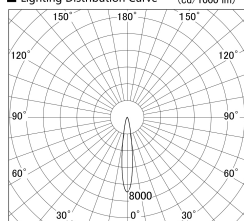

Item no. SD279-3015B9030

Series Name: AMMA High Power compact tracklight (SD279)

■ Lighting Distribution Curve (cd/1000 lm)

■ Direct Horizontal Illuminance SD279-3015B9030

Installation	Track light
Type	Lens type Cylinder tracklight type (DC 48V)
Fixture wattage	28W
Beam angle	16deg
Color Temp.	3000K
CRI	Ra>90
Luminous	2456 lm
Body	Die-cast aluminum alloy
Body finish	Black
Trim finish	Black
Reflector finish	N/A
IP Rate	IP20
Light source	COB module
Input Voltage	DC 48V
Dimming Type	Non-dimmable
Certificate	CE, CCC
Cut Hole	N/A