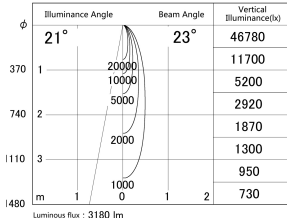

Item no. SD279-3025B9030

Series Name: AMMA High Power compact tracklight (SD279)

■ Lighting Distribution Curve (cd/1000 lm)

Installation	Track light
Type	Lens type Cylinder tracklight type (DC 48V)
Fixture wattage	28W
Beam angle	23deg
Color Temp.	3000K
CRI	Ra>90
Luminous	3178 lm
Body	Die-cast aluminum alloy
Body finish	Black
Trim finish	Black
Reflector finish	N/A
IP Rate	IP20
Light source	COB module
Input Voltage	DC 48V
Dimming Type	Non-dimmable
Certificate	CE, CCC
Cut Hole	N/A