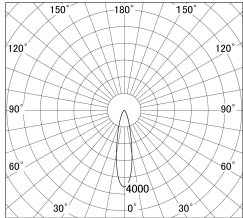

■ Lighting Distribution Curve (cd/1000 lm)