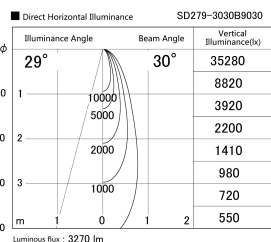

Item no. SD279-3030B9030

Series Name: AMMA High Power compact tracklight (SD279)

Installation	Track light
Type	Lens type Cylinder tracklight type (DC 48V)
Fixture wattage	28W
Beam angle	30deg
Color Temp.	3000K
CRI	Ra>90
Luminous	3270 lm
Body	Die-cast aluminum alloy
Body finish	Black
Trim finish	Black
Reflector finish	N/A
IP Rate	IP20
Light source	COB module
Input Voltage	DC 48V
Dimming Type	Non-dimmable
Certificate	CE, CCC
Cut Hole	N/A