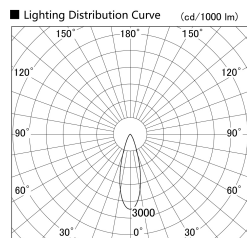

Item no. SD279-3030B9030

Series Name: AMMA High Power compact tracklight (SD279)

Installation	Track light
Type	Lens type Cylinder tracklight type (DC 48V)
Fixture wattage	28W
Beam angle	30deg
Color Temp.	3000K
CRI	Ra>90
Luminous	3270 lm
Body	Die-cast aluminum alloy
Body finish	Black
Trim finish	Black
Reflector finish	N/A
IP Rate	IP20
Light source	COB module
Input Voltage	DC 48V
Dimming Type	Non-dimmable
Certificate	CE, CCC
Cut Hole	N/A