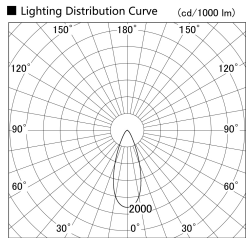

Item no. SD279-3040B9030

Series Name: AMMA High Power compact tracklight (SD279)

Installation	Track light
Type	Lens type Cylinder tracklight type (DC 48V)
Fixture wattage	28W
Beam angle	38deg
Color Temp.	3000K
CRI	Ra>90
Luminous	3202 lm
Body	Die-cast aluminum alloy
Body finish	Black
Trim finish	Black
Reflector finish	N/A
IP Rate	IP20
Light source	COB module
Input Voltage	DC 48V
Dimming Type	Non-dimmable
Certificate	CE, CCC
Cut Hole	N/A