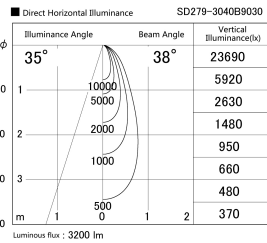

Item no. SD279-3040B9030

Series Name: AMMA High Power compact tracklight (SD279)

Installation	Track light
Type	Lens type Cylinder tracklight type (DC 48V)
Fixture wattage	28W
Beam angle	38deg
Color Temp.	3000K
CRI	Ra>90
Luminous	3202 lm
Body	Die-cast aluminum alloy
Body finish	Black
Trim finish	Black
Reflector finish	N/A
IP Rate	IP20
Light source	COB module
Input Voltage	DC 48V
Dimming Type	Non-dimmable
Certificate	CE, CCC
Cut Hole	N/A