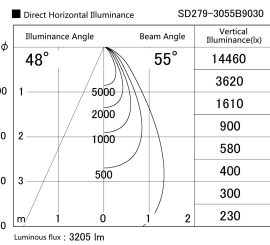

Item no. SD279-3055B9030

Series Name: AMMA High Power compact tracklight (SD279)

Installation	Track light
Type	Lens type Cylinder tracklight type (DC 48V)
Fixture wattage	28W
Beam angle	55deg
Color Temp.	3000K
CRI	Ra>90
Luminous	3207 lm
Body	Die-cast aluminum alloy
Body finish	Black
Trim finish	Black
Reflector finish	N/A
IP Rate	IP20
Light source	COB module
Input Voltage	DC 48V
Dimming Type	Non-dimmable
Certificate	CE, CCC
Cut Hole	N/A