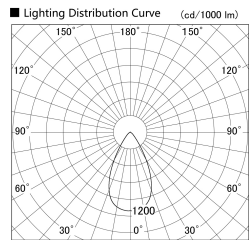

Item no. SD279-3055B9030

Series Name: AMMA High Power compact tracklight (SD279)

Installation	Track light
Type	Lens type Cylinder tracklight type (DC 48V)
Fixture wattage	28W
Beam angle	55deg
Color Temp.	3000K
CRI	Ra>90
Luminous	3207 lm
Body	Die-cast aluminum alloy
Body finish	Black
Trim finish	Black
Reflector finish	N/A
IP Rate	IP20
Light source	COB module
Input Voltage	DC 48V
Dimming Type	Non-dimmable
Certificate	CE, CCC
Cut Hole	N/A