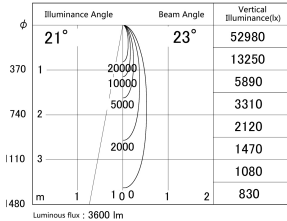

Item no. SD279-3525B9030

Series Name: AMMA High Power compact tracklight (SD279)

■ Lighting Distribution Curve (cd/1000 lm)

Installation	Track light
Type	Lens type Cylinder tracklight type (DC 48V)
Fixture wattage	32W
Beam angle	23deg
Color Temp.	3000K
CRI	Ra>90
Luminous	3599 lm
Body	Die-cast aluminum alloy
Body finish	Black
Trim finish	Black
Reflector finish	N/A
IP Rate	IP20
Light source	COB module
Input Voltage	DC 48V
Dimming Type	Non-dimmable
Certificate	CE, CCC
Cut Hole	N/A