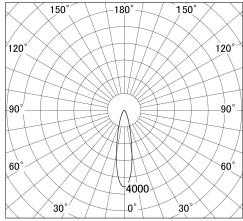

■ Lighting Distribution Curve (cd/1000 lm)