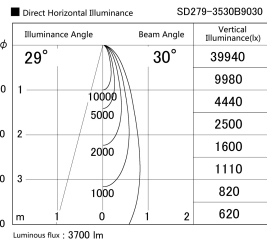

Item no. SD279-3530B9030

Series Name: AMMA High Power compact tracklight (SD279)

Installation	Track light
Type	Lens type Cylinder tracklight type (DC 48V)
Fixture wattage	32W
Beam angle	30deg
Color Temp.	3000K
CRI	Ra>90
Luminous	3702 lm
Body	Die-cast aluminum alloy
Body finish	Black
Trim finish	Black
Reflector finish	N/A
IP Rate	IP20
Light source	COB module
Input Voltage	DC 48V
Dimming Type	Non-dimmable
Certificate	CE, CCC
Cut Hole	N/A