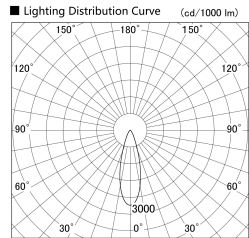

Item no. SD279-3530B9030

Series Name: AMMA High Power compact tracklight (SD279)

Installation	Track light
Type	Lens type Cylinder tracklight type (DC 48V)
Fixture wattage	32W
Beam angle	30deg
Color Temp.	3000K
CRI	Ra>90
Luminous	3702 lm
Body	Die-cast aluminum alloy
Body finish	Black
Trim finish	Black
Reflector finish	N/A
IP Rate	IP20
Light source	COB module
Input Voltage	DC 48V
Dimming Type	Non-dimmable
Certificate	CE, CCC
Cut Hole	N/A