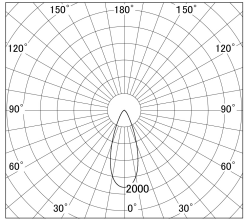

■ Lighting Distribution Curve (cd/1000 lm)