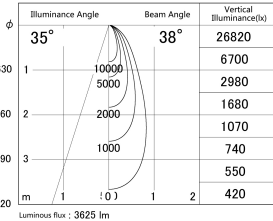

Item no. SD279-3540B9030

Series Name: AMMA High Power compact tracklight (SD279)

■ Lighting Distribution Curve (cd/1000 lm)

Installation	Track light
Type	Lens type Cylinder tracklight type (DC 48V)
Fixture wattage	32W
Beam angle	38deg
Color Temp.	3000K
CRI	Ra>90
Luminous	3625 lm
Body	Die-cast aluminum alloy
Body finish	Black
Trim finish	Black
Reflector finish	N/A
IP Rate	IP20
Light source	COB module
Input Voltage	DC 48V
Dimming Type	Non-dimmable
Certificate	CE, CCC
Cut Hole	N/A