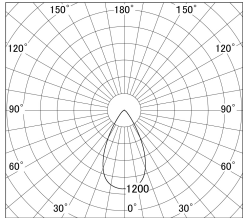

■ Lighting Distribution Curve (cd/1000 lm)