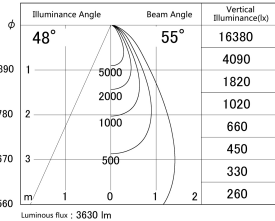

Item no. SD279-3555B9030

Series Name: AMMA High Power compact tracklight (SD279)

■ Lighting Distribution Curve (cd/1000 lm)

Installation	Track light
Type	Lens type Cylinder tracklight type (DC 48V)
Fixture wattage	32W
Beam angle	55deg
Color Temp.	3000K
CRI	Ra>90
Luminous	3631 lm
Body	Die-cast aluminum alloy
Body finish	Black
Trim finish	Black
Reflector finish	N/A
IP Rate	IP20
Light source	COB module
Input Voltage	DC 48V
Dimming Type	Non-dimmable
Certificate	CE, CCC
Cut Hole	N/A