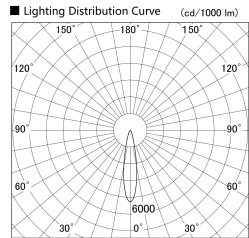

Item no. SD279-0920B9035

Series Name: AMMA High Power compact tracklight (SD279)

Installation	Track light
Type	Lens type Cylinder tracklight type (DC 48V)
Fixture wattage	10W
Beam angle	20deg
Color Temp.	3500K
CRI	Ra>90
Luminous	875 lm
Body	Die-cast aluminum alloy
Body finish	Black
Trim finish	Black
Reflector finish	N/A
IP Rate	IP20
Light source	COB module
Input Voltage	DC 48V
Dimming Type	Non-dimmable
Certificate	CE, CCC
Cut Hole	N/A