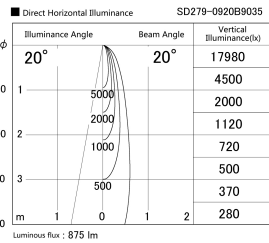

Item no. SD279-0920B9035

Series Name: AMMA High Power compact tracklight (SD279)

Installation	Track light
Type	Lens type Cylinder tracklight type (DC 48V)
Fixture wattage	10W
Beam angle	20deg
Color Temp.	3500K
CRI	Ra>90
Luminous	875 lm
Body	Die-cast aluminum alloy
Body finish	Black
Trim finish	Black
Reflector finish	N/A
IP Rate	IP20
Light source	COB module
Input Voltage	DC 48V
Dimming Type	Non-dimmable
Certificate	CE, CCC
Cut Hole	N/A