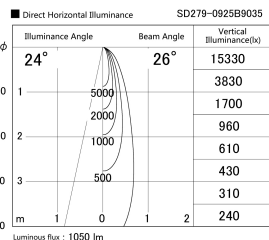

Item no. SD279-0925B9035

Series Name: AMMA High Power compact tracklight (SD279)

Installation	Track light
Type	Lens type Cylinder tracklight type (DC 48V)
Fixture wattage	10W
Beam angle	26deg
Color Temp.	3500K
CRI	Ra>90
Luminous	1048 lm
Body	Die-cast aluminum alloy
Body finish	Black
Trim finish	Black
Reflector finish	N/A
IP Rate	IP20
Light source	COB module
Input Voltage	DC 48V
Dimming Type	Non-dimmable
Certificate	CE, CCC
Cut Hole	N/A