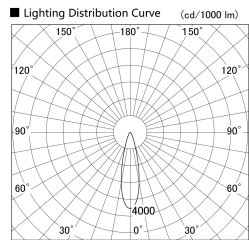

Item no. SD279-0925B9035

Series Name: AMMA High Power compact tracklight (SD279)

Installation	Track light
Type	Lens type Cylinder tracklight type (DC 48V)
Fixture wattage	10W
Beam angle	26deg
Color Temp.	3500K
CRI	Ra>90
Luminous	1048 lm
Body	Die-cast aluminum alloy
Body finish	Black
Trim finish	Black
Reflector finish	N/A
IP Rate	IP20
Light source	COB module
Input Voltage	DC 48V
Dimming Type	Non-dimmable
Certificate	CE, CCC
Cut Hole	N/A