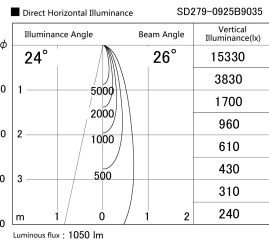

Item no. SD279-0925B9035

Series Name: AMMA High Power compact tracklight (SD279)

Installation	Track light
Type	Lens type Cylinder tracklight type (DC 48V)
Fixture wattage	10W
Beam angle	26deg
Color Temp.	3500K
CRI	Ra>90
Luminous	1048 lm
Body	Die-cast aluminum alloy
Body finish	Black
Trim finish	Black
Reflector finish	N/A
IP Rate	IP20
Light source	COB module
Input Voltage	DC 48V
Dimming Type	Non-dimmable
Certificate	CE, CCC
Cut Hole	N/A