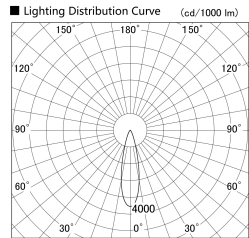

Item no. SD279-0925B9035

Series Name: AMMA High Power compact tracklight (SD279)

Installation	Track light
Type	Lens type Cylinder tracklight type (DC 48V)
Fixture wattage	10W
Beam angle	26deg
Color Temp.	3500K
CRI	Ra>90
Luminous	1048 lm
Body	Die-cast aluminum alloy
Body finish	Black
Trim finish	Black
Reflector finish	N/A
IP Rate	IP20
Light source	COB module
Input Voltage	DC 48V
Dimming Type	Non-dimmable
Certificate	CE, CCC
Cut Hole	N/A