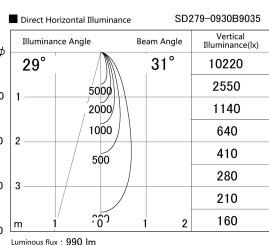

Item no. SD279-0930B9035

Series Name: AMMA High Power compact tracklight (SD279)

Installation	Track light
Type	Lens type Cylinder tracklight type (DC 48V)
Fixture wattage	10W
Beam angle	31deg
Color Temp.	3500K
CRI	Ra>90
Luminous	992 lm
Body	Die-cast aluminum alloy
Body finish	Black
Trim finish	Black
Reflector finish	N/A
IP Rate	IP20
Light source	COB module
Input Voltage	DC 48V
Dimming Type	Non-dimmable
Certificate	CE, CCC
Cut Hole	N/A