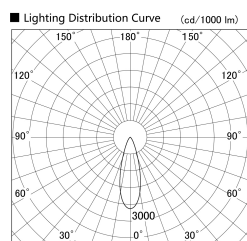

Item no. SD279-0930B9035

Series Name: AMMA High Power compact tracklight (SD279)

Installation	Track light
Type	Lens type Cylinder tracklight type (DC 48V)
Fixture wattage	10W
Beam angle	31deg
Color Temp.	3500K
CRI	Ra>90
Luminous	992 lm
Body	Die-cast aluminum alloy
Body finish	Black
Trim finish	Black
Reflector finish	N/A
IP Rate	IP20
Light source	COB module
Input Voltage	DC 48V
Dimming Type	Non-dimmable
Certificate	CE, CCC
Cut Hole	N/A