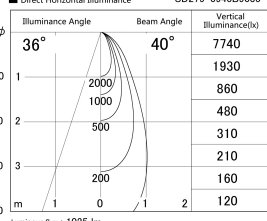

Item no. SD279-0940B9035

Series Name: AMMA High Power compact tracklight (SD279)

■ Lighting Distribution Curve (cd/1000 lm)

Installation	Track light
Type	Lens type Cylinder tracklight type (DC 48V)
Fixture wattage	10W
Beam angle	40deg
Color Temp.	3500K
CRI	Ra>90
Luminous	1024 lm
Body	Die-cast aluminum alloy
Body finish	Black
Trim finish	Black
Reflector finish	N/A
IP Rate	IP20
Light source	COB module
Input Voltage	DC 48V
Dimming Type	Non-dimmable
Certificate	CE, CCC
Cut Hole	N/A