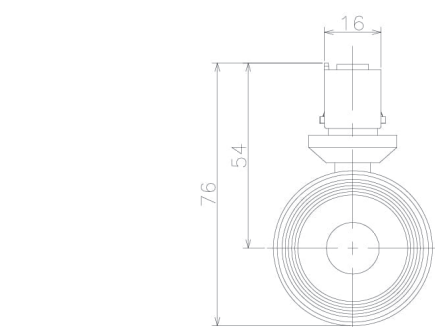

Item no. SD279-0940B9035

Series Name: AMMA High Power compact tracklight (SD279)

■ Lighting Distribution Curve (cd/1000 lm)

Installation	Track light
Type	Lens type Cylinder tracklight type (DC 48V)
Fixture wattage	10W
Beam angle	40deg
Color Temp.	3500K
CRI	Ra>90
Luminous	1024 lm
Body	Die-cast aluminum alloy
Body finish	Black
Trim finish	Black
Reflector finish	N/A
IP Rate	IP20
Light source	COB module
Input Voltage	DC 48V
Dimming Type	Non-dimmable
Certificate	CE, CCC
Cut Hole	N/A