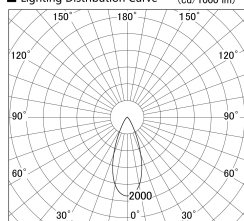

■ Lighting Distribution Curve (cd/1000 lm)