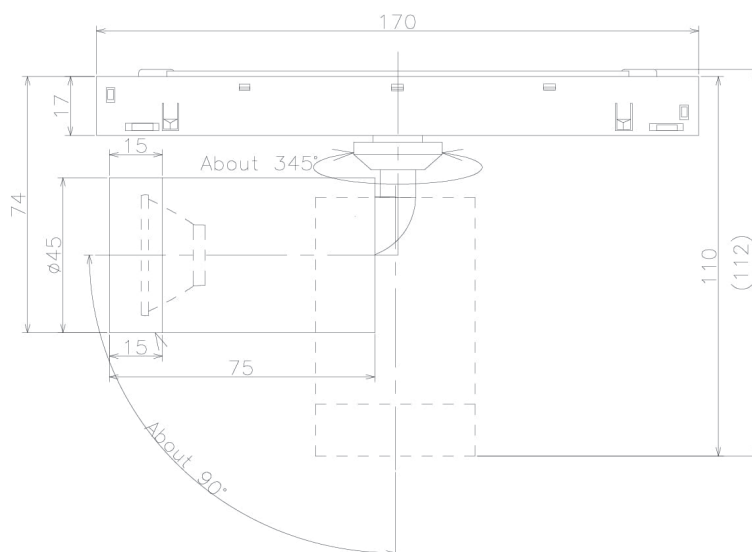

Item no. SD279-0940B9035

Series Name: AMMA High Power compact tracklight (SD279)

■ Lighting Distribution Curve (cd/1000 lm)

Installation	Track light
Type	Lens type Cylinder tracklight type (DC 48V)
Fixture wattage	10W
Beam angle	40deg
Color Temp.	3500K
CRI	Ra>90
Luminous	1024 lm
Body	Die-cast aluminum alloy
Body finish	Black
Trim finish	Black
Reflector finish	N/A
IP Rate	IP20
Light source	COB module
Input Voltage	DC 48V
Dimming Type	Non-dimmable
Certificate	CE, CCC
Cut Hole	N/A