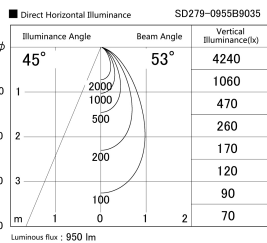

Item no. SD279-0955B9035

Series Name: AMMA High Power compact tracklight (SD279)

Installation	Track light
Type	Lens type Cylinder tracklight type (DC 48V)
Fixture wattage	10W
Beam angle	53deg
Color Temp.	3500K
CRI	Ra>90
Luminous	948 lm
Body	Die-cast aluminum alloy
Body finish	Black
Trim finish	Black
Reflector finish	N/A
IP Rate	IP20
Light source	COB module
Input Voltage	DC 48V
Dimming Type	Non-dimmable
Certificate	CE, CCC
Cut Hole	N/A