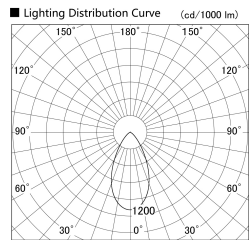

Item no. SD279-0955B9035

Series Name: AMMA High Power compact tracklight (SD279)

Installation	Track light
Type	Lens type Cylinder tracklight type (DC 48V)
Fixture wattage	10W
Beam angle	53deg
Color Temp.	3500K
CRI	Ra>90
Luminous	948 lm
Body	Die-cast aluminum alloy
Body finish	Black
Trim finish	Black
Reflector finish	N/A
IP Rate	IP20
Light source	COB module
Input Voltage	DC 48V
Dimming Type	Non-dimmable
Certificate	CE, CCC
Cut Hole	N/A