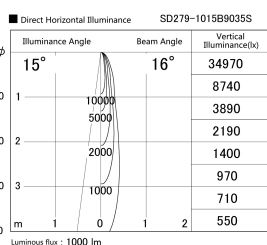

Item no. SD279-1015B9035S

Series Name: AMMA High Power compact tracklight (SD279)

Installation	Track light
Type	Lens type Cylinder tracklight type (DC 48V)
Fixture wattage	10W
Beam angle	16deg
Color Temp.	3500K
CRI	Ra>90
Luminous	1001 lm
Body	Die-cast aluminum alloy
Body finish	Black
Trim finish	Black
Reflector finish	N/A
IP Rate	IP20
Light source	COB module
Input Voltage	DC 48V
Dimming Type	Non-dimmable
Certificate	CE, CCC
Cut Hole	N/A