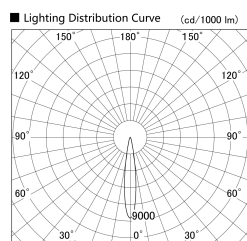

Item no. SD279-1015B9035S

Series Name: AMMA High Power compact tracklight (SD279)

Installation	Track light
Type	Lens type Cylinder tracklight type (DC 48V)
Fixture wattage	10W
Beam angle	16deg
Color Temp.	3500K
CRI	Ra>90
Luminous	1001 lm
Body	Die-cast aluminum alloy
Body finish	Black
Trim finish	Black
Reflector finish	N/A
IP Rate	IP20
Light source	COB module
Input Voltage	DC 48V
Dimming Type	Non-dimmable
Certificate	CE, CCC
Cut Hole	N/A