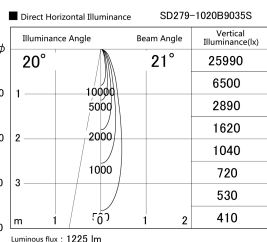

Item no. SD279-1020B9035S

Series Name: AMMA High Power compact tracklight (SD279)

Installation	Track light
Type	Lens type Cylinder tracklight type (DC 48V)
Fixture wattage	10W
Beam angle	21deg
Color Temp.	3500K
CRI	Ra>90
Luminous	1223 lm
Body	Die-cast aluminum alloy
Body finish	Black
Trim finish	Black
Reflector finish	N/A
IP Rate	IP20
Light source	COB module
Input Voltage	DC 48V
Dimming Type	Non-dimmable
Certificate	CE, CCC
Cut Hole	N/A