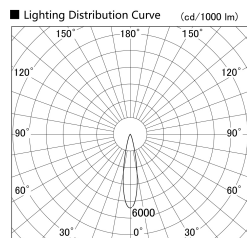

Item no. SD279-1020B9035S

Series Name: AMMA High Power compact tracklight (SD279)

Installation	Track light
Type	Lens type Cylinder tracklight type (DC 48V)
Fixture wattage	10W
Beam angle	21deg
Color Temp.	3500K
CRI	Ra>90
Luminous	1223 lm
Body	Die-cast aluminum alloy
Body finish	Black
Trim finish	Black
Reflector finish	N/A
IP Rate	IP20
Light source	COB module
Input Voltage	DC 48V
Dimming Type	Non-dimmable
Certificate	CE, CCC
Cut Hole	N/A